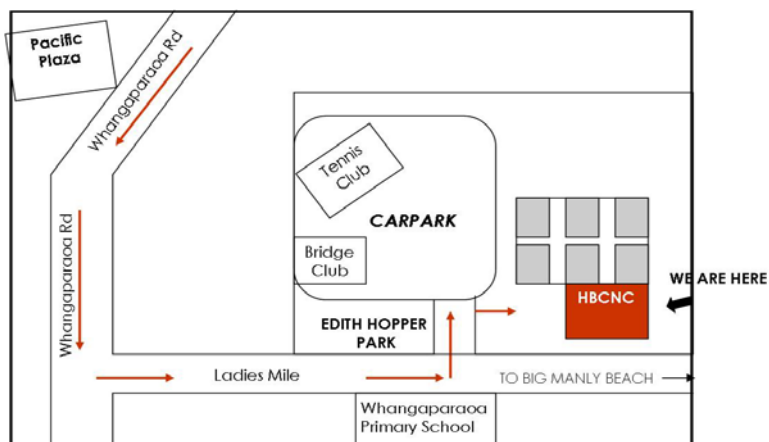

Cancellations: In the event of extreme weather conditions, 2 quarters will constitute a game.

www.hbcnetball.co.nz

COURT NUMBER SYSTEM AT HBCNC

www.hbcnetball.co.nz

2017 Hibiscus Coast Netball Centre Representative Tournament Draw